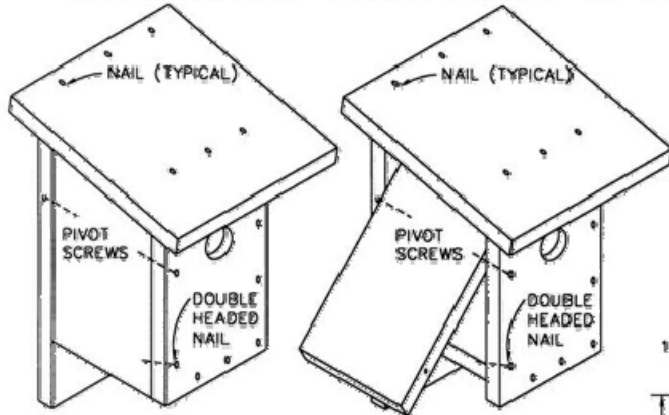

This Document provide by

North American Bluebird Society

www.nabluebirdsociety.com

MOUNTAIN BLUEBIRD NEST BOX (Western Bluebird also where ranges overlap.)

MATERIALS LIST

- STANDARD 1" X 6" NOMINAL - 27" LONG (ACTUAL SIZE 3/4" X 5 1/2")
- STANDARD BOARD 1" X 8" NOMINAL - 24" LONG (ACTUAL SIZE 3/4" X 7 1/4")
- STANDARD BOARD 1" X 10" NOMINAL - 11" LONG (ACTUAL SIZE 3/4" X 9 1/4")
- HOLE CUTTER 1 9/16" DIAMETER
- 1 3/4" GALVANIZED NAILS - APPROX. 20
- 1 3/4" GALVANIZED SCREW FOR PIVOT POINT - 2
- DOUBLE HEADED NAIL FOR HOLDING DOOR CLOSED - 1

BELOW ENTRANCE ON BOTH SIDES MAKE SCRATCHES INTO WOOD WITH NAIL FOR CLIMBING TRACTION.