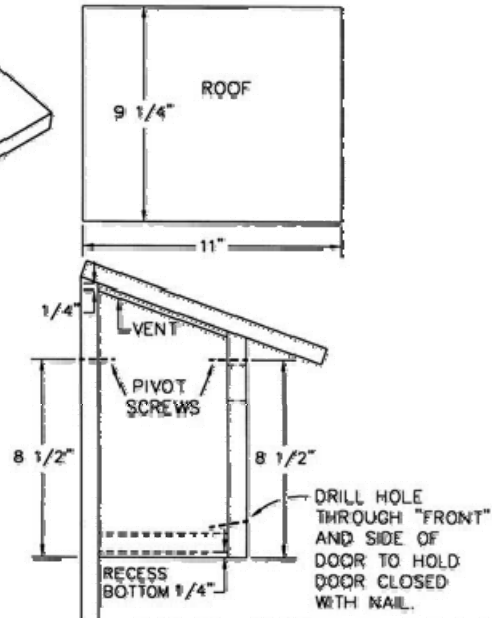

This Document provide by

North American Bluebird Society

www.nabluebirdsociety.com

MOUNTAIN BLUEBIRD NEST BOX (Western Bluebird also where ranges overlap.)

MATERIALS LIST

- STANDARD 1" X 6" NOMINAL - 27" LONG (ACTUAL SIZE 3/4" X 5 1/2")
- STANDARD BOARD 1" X 8" NOMINAL - 24" LONG (ACTUAL SIZE 3/4" X 7 1/4")
- STANDARD BOARD 1" X 10" NOMINAL - 11" LONG (ACTUAL SIZE 3/4" X 9 1/4")
- HOLE CUTTER 1 9/16" DIAMETER
- 1 3/4" GALVANIZED NAILS - APPROX. 20
- 1 3/4" GALVANIZED SCREW FOR PIVOT POINT - 2
- DOUBLE HEADED NAIL FOR HOLDING DOOR CLOSED - 1

BELOW ENTRANCE ON BOTH SIDES MAKE SCRATCHES INTO WOOD WITH NAIL FOR CLIMBING TRACTION.